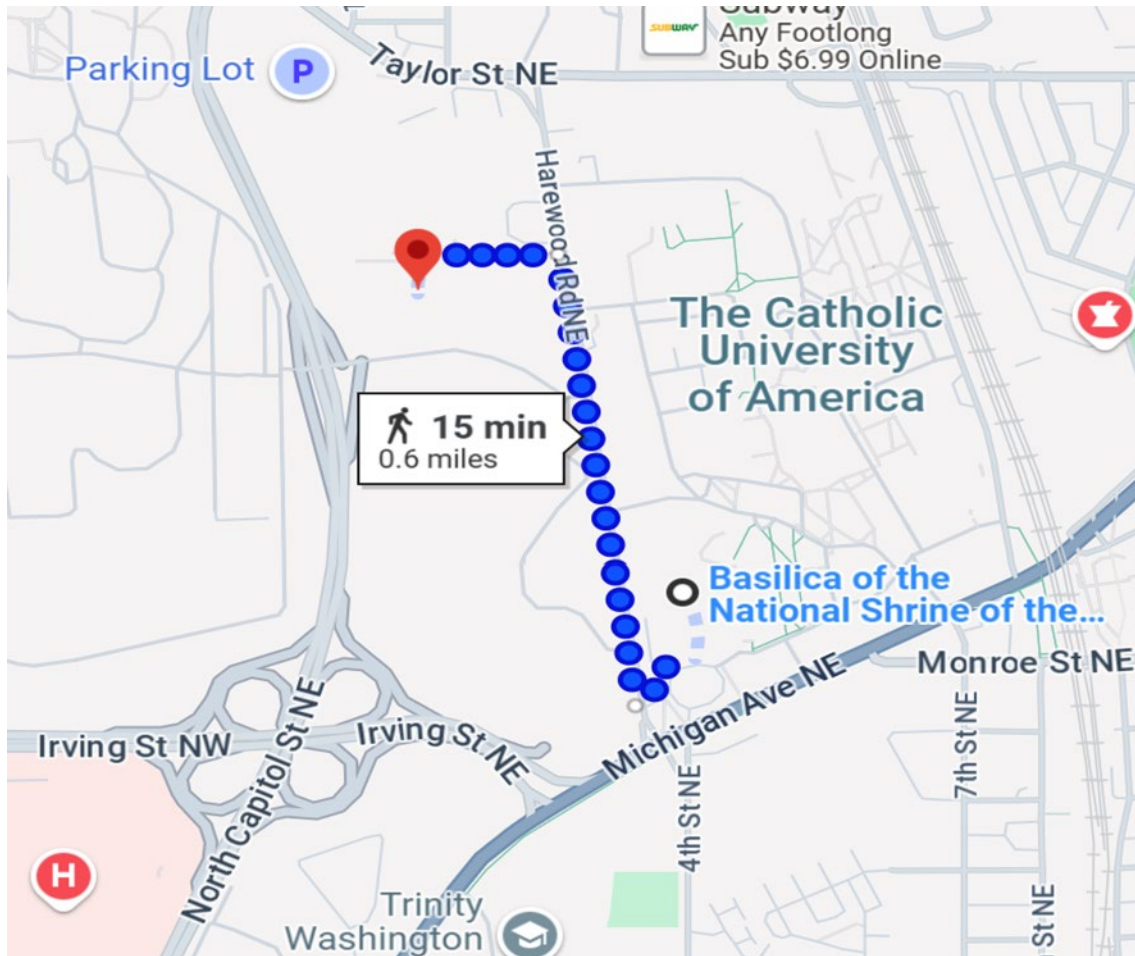

The Roman Catholic Archdiocese of Washington

Procession Directions

The procession will form at:

Saint John Paul II National Shrine,
3900 Harewood Rd NE, Washington, DC 20017

- Turn Right onto Harewood Road from JP II Shrine Driveway.
- Continue down Harewood Rd to the Main Entrance of the Basilica of the National Shrine.

The procession will end at:

Basilica of the National Shrine of the Immaculate Conception (Main Entrance) 400
Michigan Ave NE, Washington, DC 20017